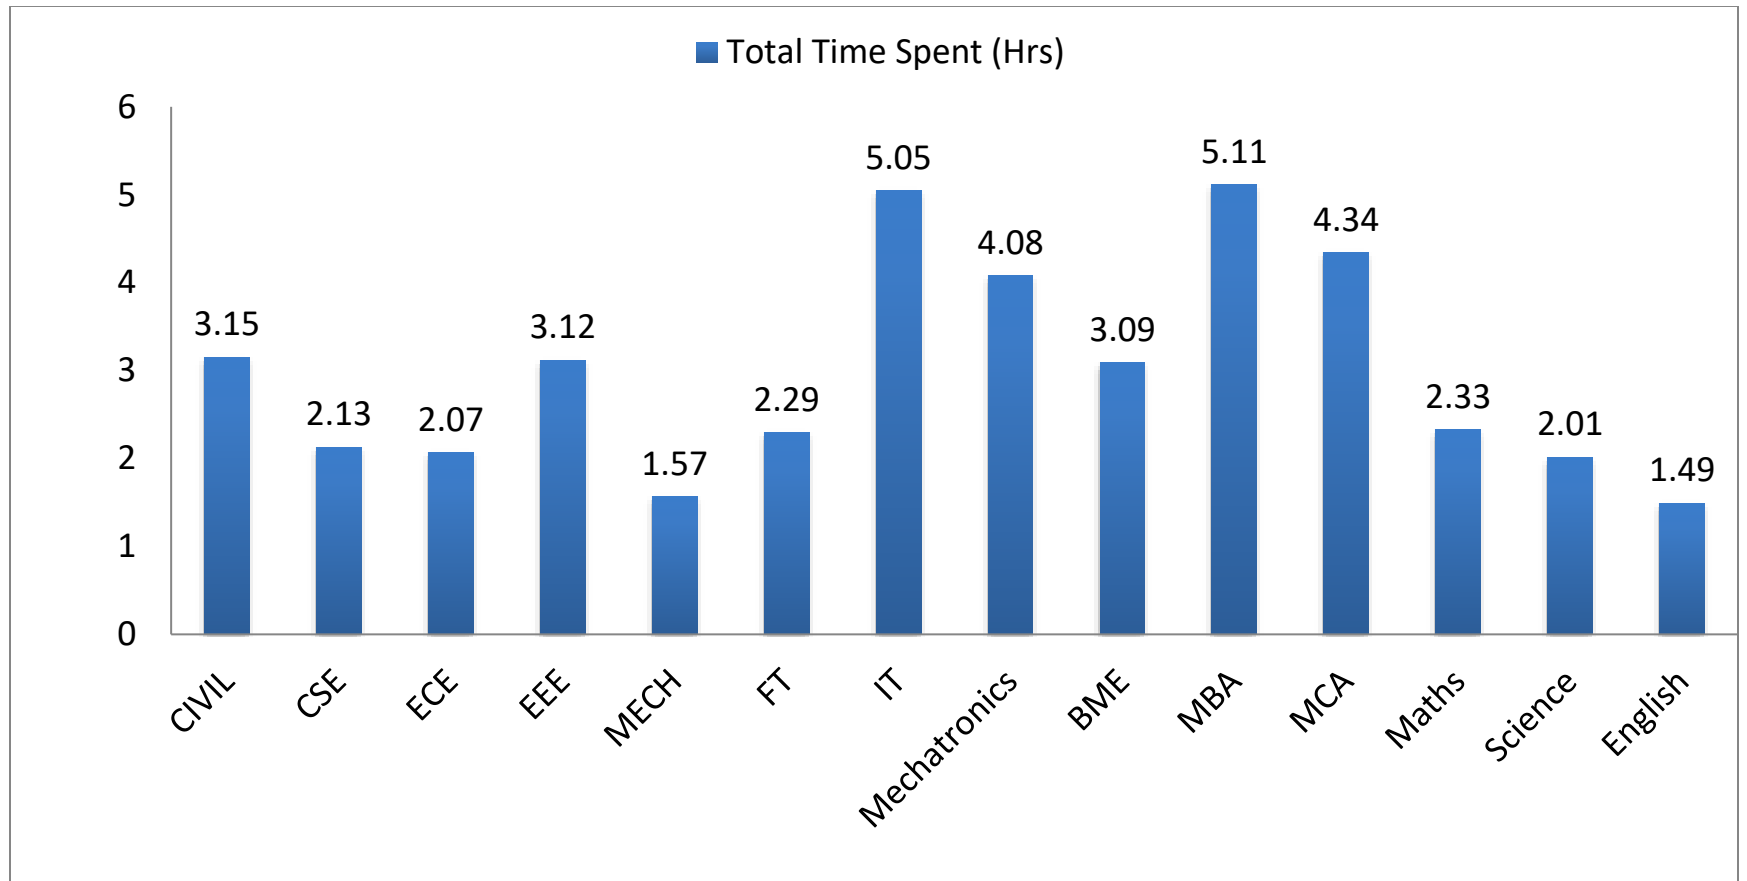

Sona College of Technology, Salem – 5
(An Autonomous Institution)
BLACKBOARD UTILIZATION REPORT
2022 – 2023

Average hit by a student of the department

Average time (in hours) spent by a student of the department

Department	Utilization		
	Average Hits	Average time spent (hours)	% Utilized
Civil	21.04	3.15	100%
CSE	22.08	2.13	
ECE	19.16	2.07	
EEE	28.14	3.12	
MECH	17.12	1.57	
FT	21.65	2.29	
IT	47.69	5.05	
Mechatronics	27.09	4.08	
MBA	36.46	3.09	
MCA	55.64	5.11	
BME	32.00	4.34	
Maths	24.53	2.33	
Science	20.73	2.01	
English	15.80	1.49	