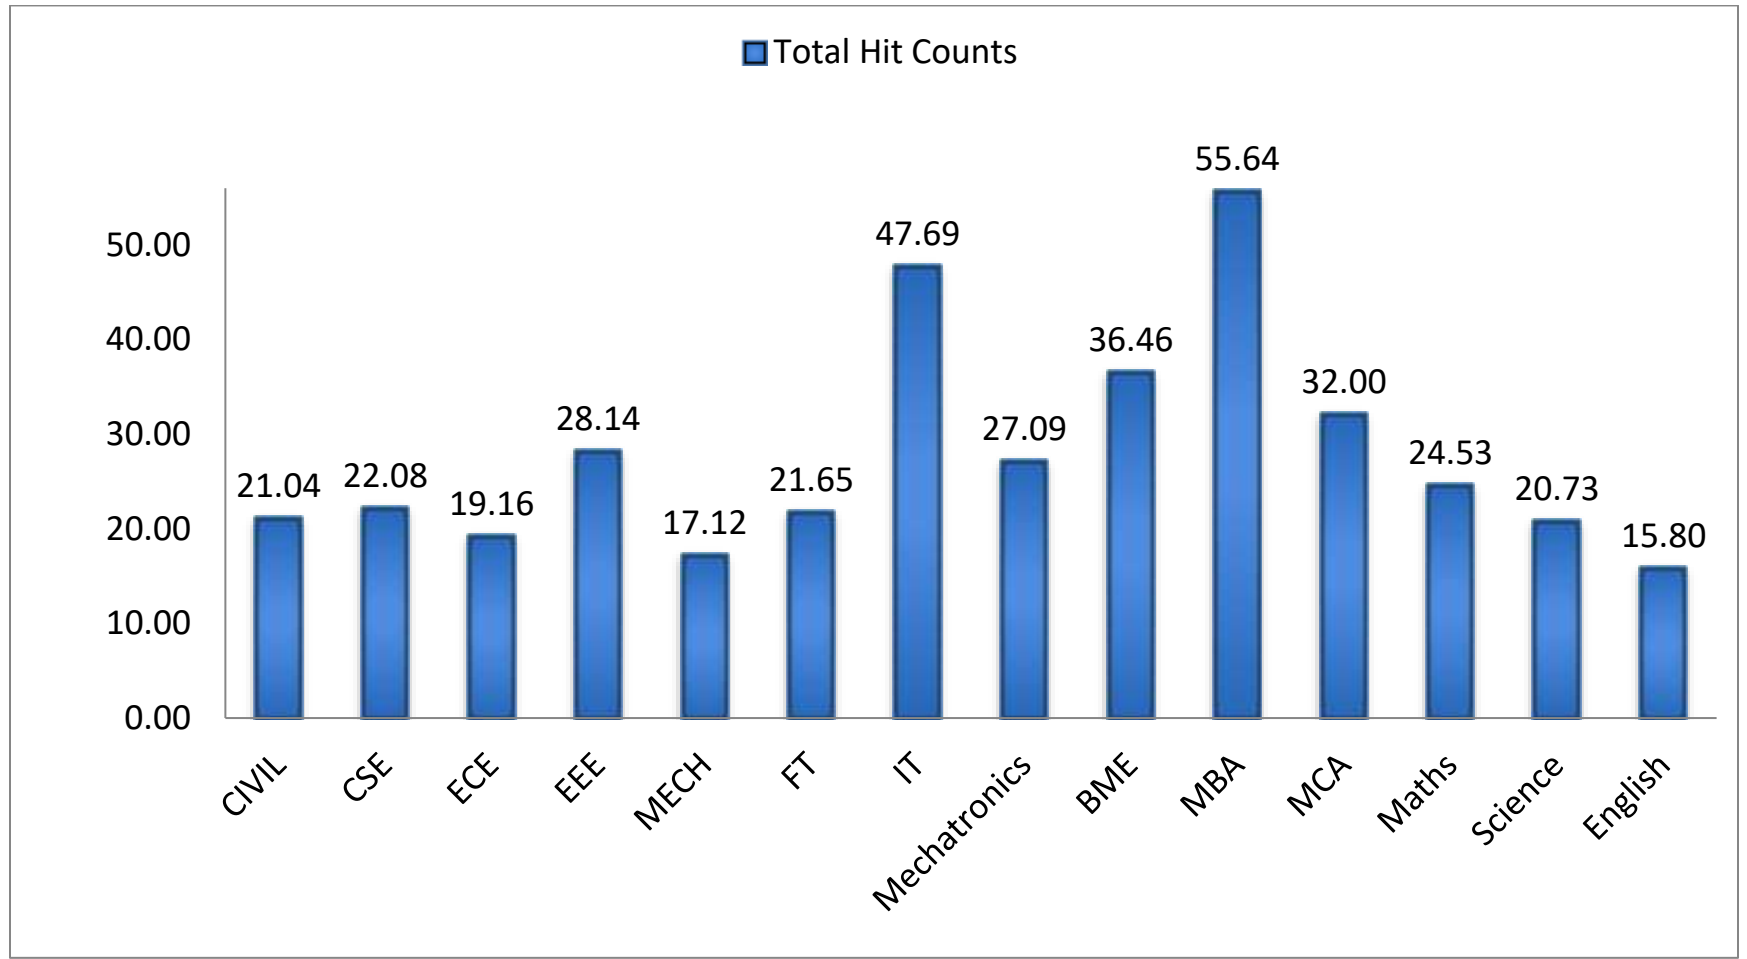

Sona College of Technology, Salem – 5
(An Autonomous Institution)
BLACKBOARD UTILIZATION REPORT
2022 – 2023

Average hit by a student of the department

Average time (in hours) spent by a student of the department

Department	Utilization		
	Average Hits	Average time spent (hours)	% Utilized
Civil	21.04	3.15	100%
CSE	22.08	2.13	
ECE	19.16	2.07	
EEE	28.14	3.12	
MECH	17.12	1.57	
FT	21.65	2.29	
IT	47.69	5.05	
Mechatronics	27.09	4.08	
MBA	36.46	3.09	
MCA	55.64	5.11	
BME	32.00	4.34	
Maths	24.53	2.33	
Science	20.73	2.01	
English	15.80	1.49	